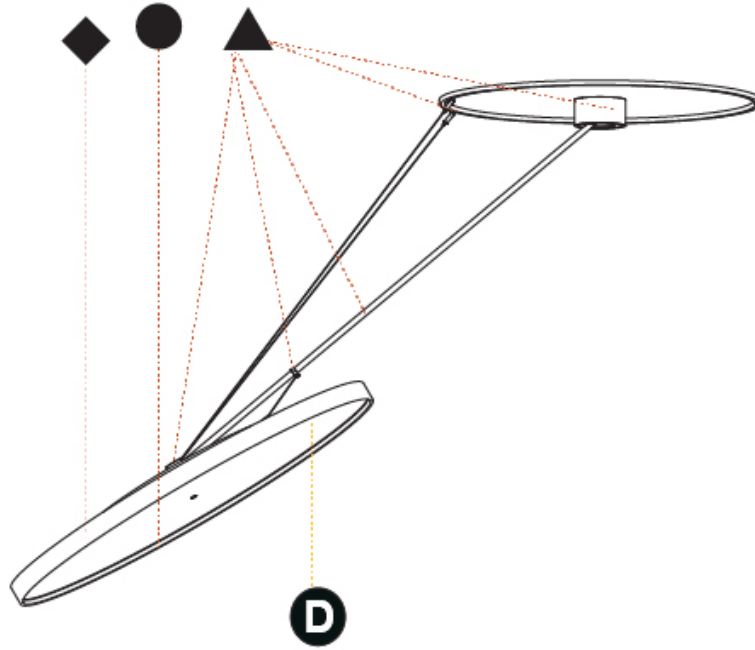

SIGN DIVA DANCER KORONA SUSPENSION

A30884-

PROJECT

TYPE

SPECIFIER

QUANTITY

DATE